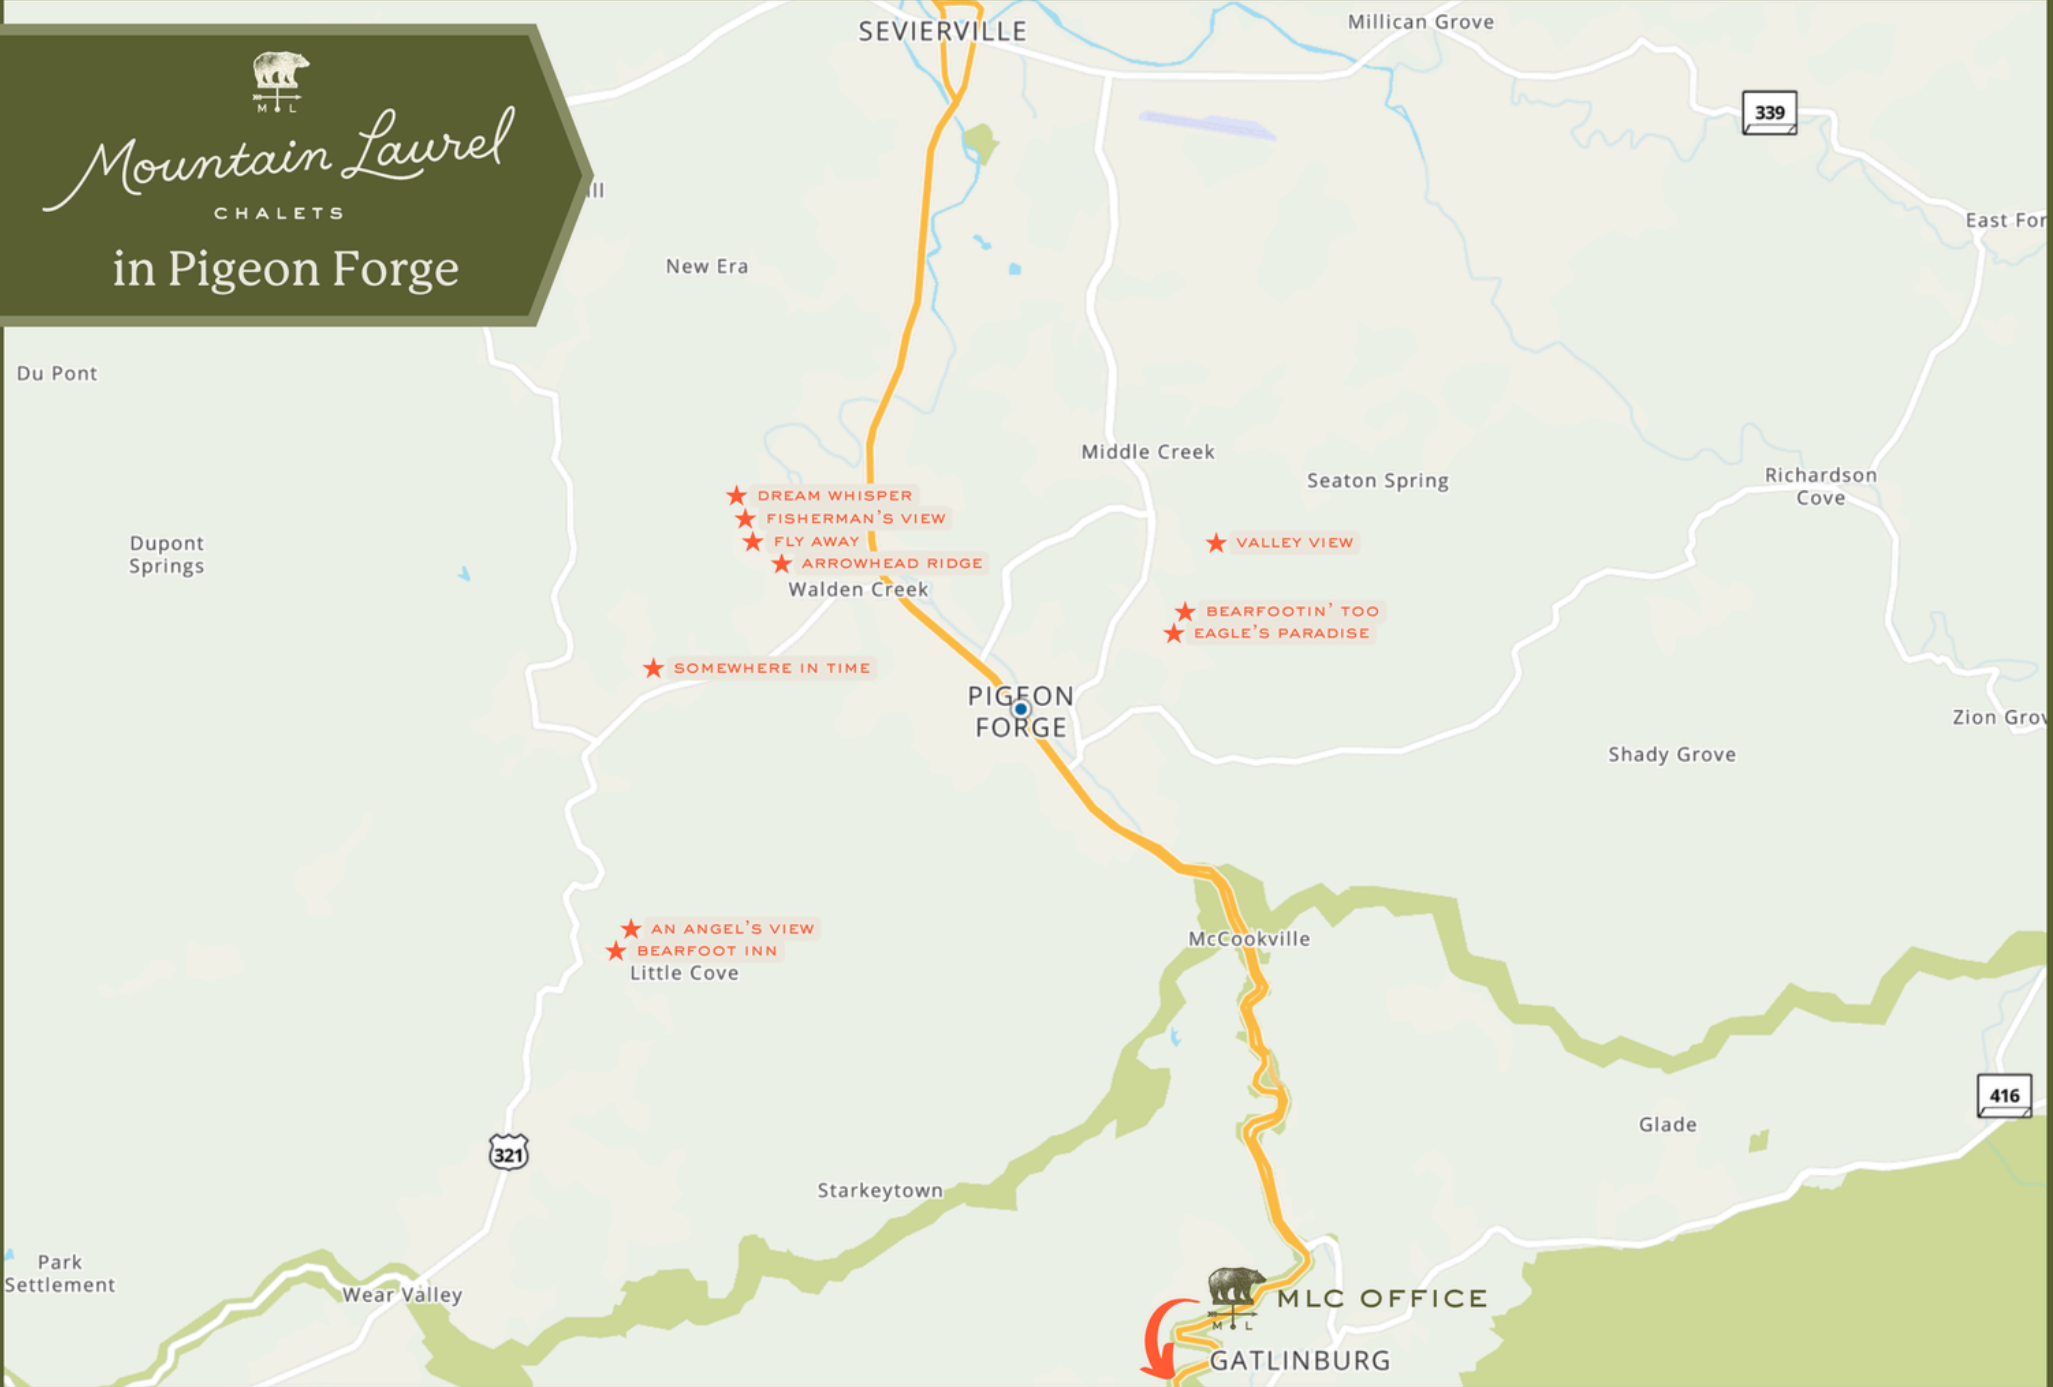

Mountain Laurel
CHALETs

in Pigeon Forge

Office Information
440 Ski Mountain Rd.
Gatlinburg, TN 37738

Get In Touch
865•436•5277
www.MtnLaurelChalets.com